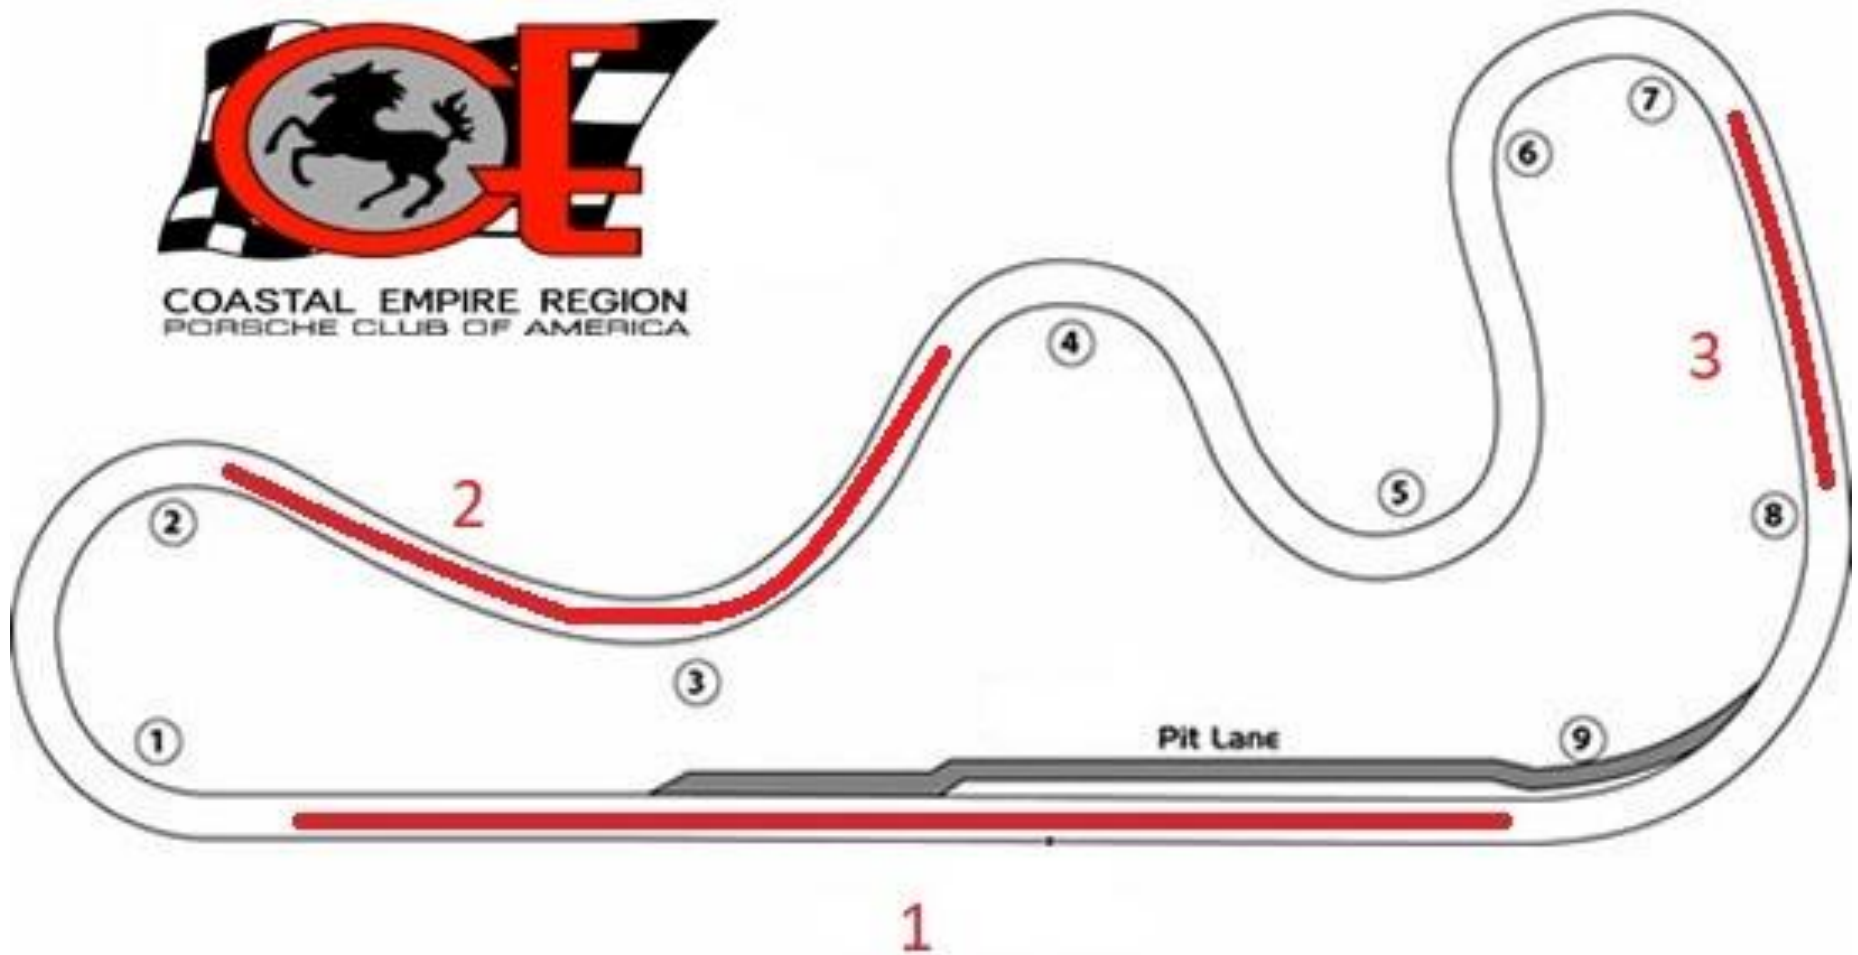

COASTAL EMPIRE REGION
PORSCHE CLUB OF AMERICA

White Run Group = 3 Passing Zones

*** **ALL passing is done on the RIGHT side for all 3 passing Zones** ***

Zone 1 Begins at the track out point of **T9** (front straight) and ends at the #2 braking zone maker for **T1**. The pass **MUST** be completed before the **T1** turn in point.

Zone 2 Begins at the track out point of **T2** and ends at the turn in point for **T4**.

Zone 3 Begins at the track out point of **T7** and ends at the turn in point for **T8**.