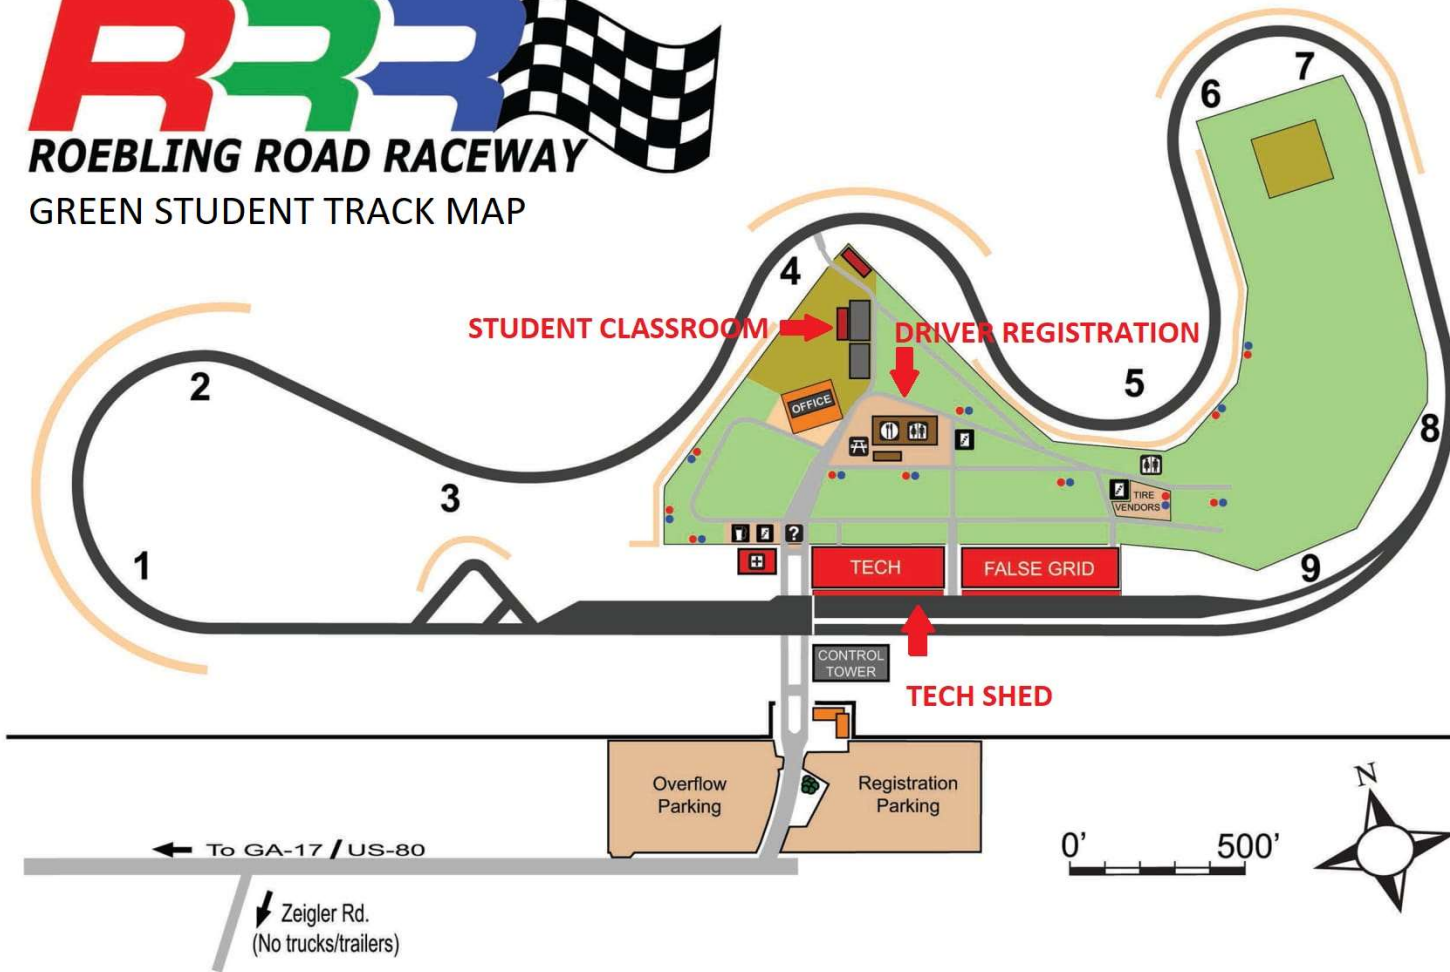

RRR ROEBLING ROAD RACEWAY

GREEN STUDENT TRACK MAP

KEY: ROEBLING ROAD RACEWAY

- Paddock
- Classroom
- Official Building
- Concession
- Track Office
- Maintenance Area
- "HOT" AREA (PASS REQUIRED)
- ♂ ♀ Restroom/Shower
- + Medical
- 🍴 Food/Drink
- 🍷 Picnic Tables
- 🚰 Fuel
- 🗑️ Waste Fluid Station
- ? Information
- 1-9 TURN NUMBERS
- RV POWER & WATER

ROEBLING ROAD RACEWAY - 2.02 MILE ROAD COURSE
 1135 Roebling Road - Bloomingdale, GA - 31302

roeblingroad.com - facebook.com/roeblingroadraceway - @roeblingtrack