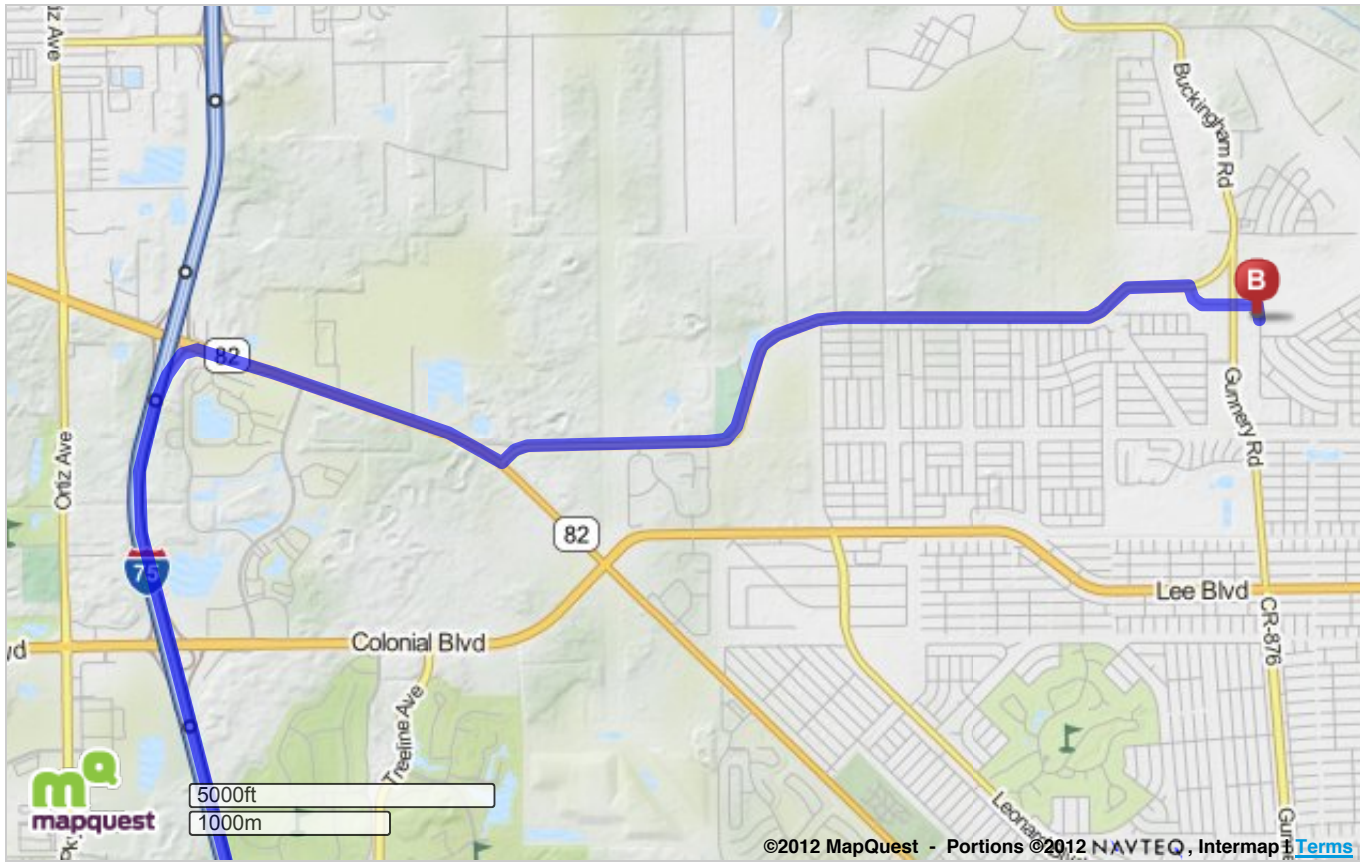

Bonita Springs, FL

1. Start out going **east** on **Bonita Beach Rd SE / CR-865 E** toward **Spanish Wells Blvd.** [Map](#) **3.2 Mi**
3.2 Mi Total

2. Merge onto **I-75 N** via the ramp on the **left** toward **Tampa.** [Map](#) **21.4 Mi**
24.6 Mi Total
If you are on Bonita Beach Rd SE and reach Hunters Ridge Blvd you've gone about 0.1 miles too far

3. Merge onto **SR-82 E** via **EXIT 138** toward **Immokalee.** [Map](#) **2.0 Mi**
26.6 Mi Total

4. Turn **left** onto **Buckingham Rd.** [Map](#) **3.9 Mi**
30.4 Mi Total
*Buckingham Rd is 0.1 miles past Old Buckingham Rd
 If you reach Colonial Blvd you've gone about 0.7 miles too far*

5. Turn **right** onto **Sunset Rd.** [Map](#) **0.5 Mi**
30.9 Mi Total
*Sunset Rd is 0.7 miles past Carl Ave
 If you are on Buckingham Rd and reach Gunnery Rd N you've gone about 0.3 miles too far*

6. **3987 SUNSET RD** is on the **right.** [Map](#)
*Your destination is 0.2 miles past Gunnery Rd N
 If you reach Park Rd you've gone a little too far*

3987 Sunset Rd, Lehigh Acres, FL 33971-5638

Total Travel Estimate: **30.91 miles - about 34 minutes**

©2011 MapQuest, Inc. Use of directions and maps is subject to the MapQuest Terms of Use. We make no guarantee of the accuracy of their content, road conditions or route usability. You assume all risk of use. [View Terms of Use](#)