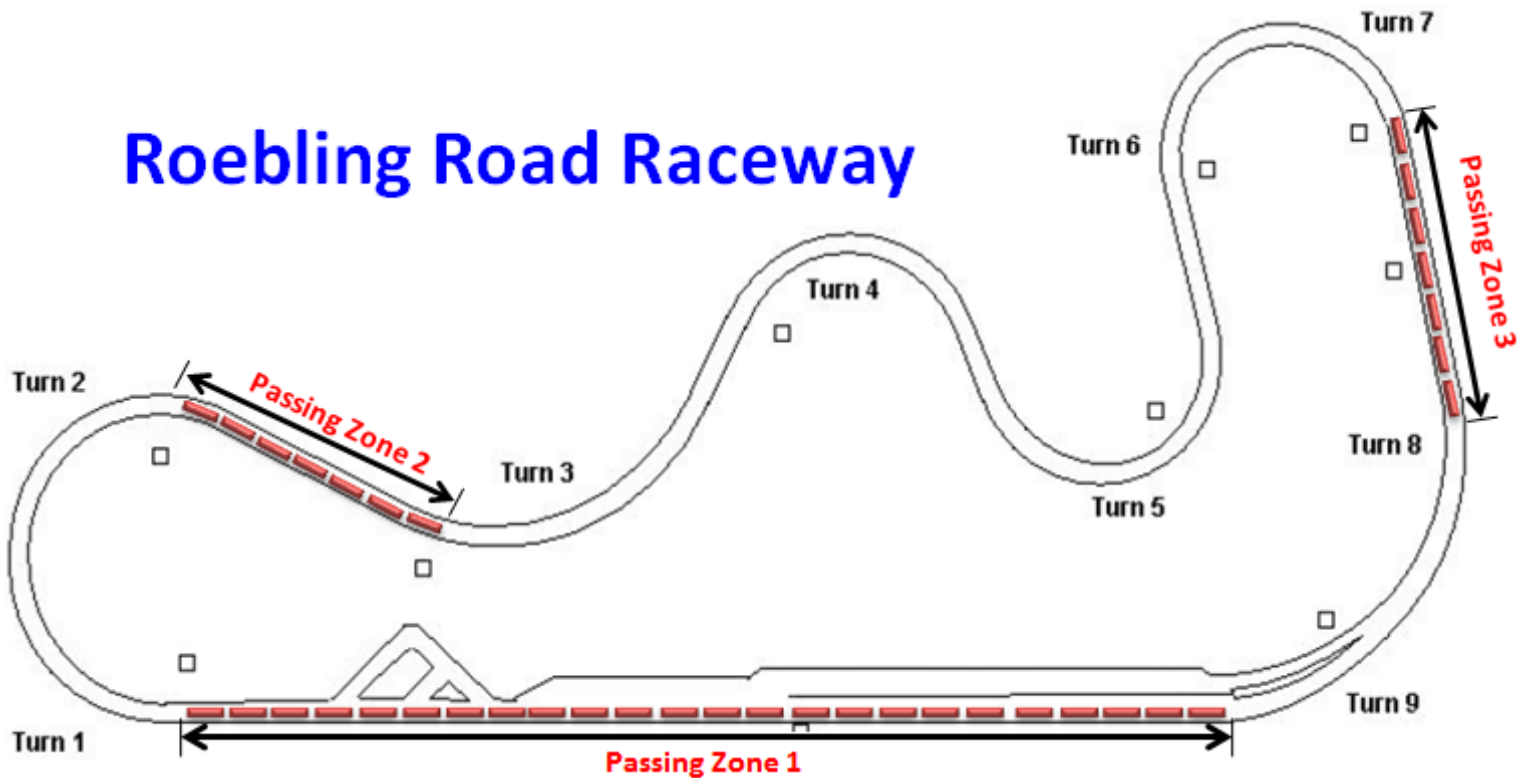

Florida Crown Region Driver Education

Roebing Road Raceway

Green / Blue / White Run Groups = 3 Passing Zones

*****ALL passing is done on the RIGHT side for all 3 passing zones*****

Zone 1

Begins at the track out point of **T9** (front straight) and ends at the braking zone for **T1**. The pass **MUST** be completed before the braking zone or driver will be black flagged.

Zone 2

Begins at the track out point of **T2** and ends at the turn in point for **T3**.

Zone 3

Begins at the track out point of **T7** and ends at the turn in point for **T8**.