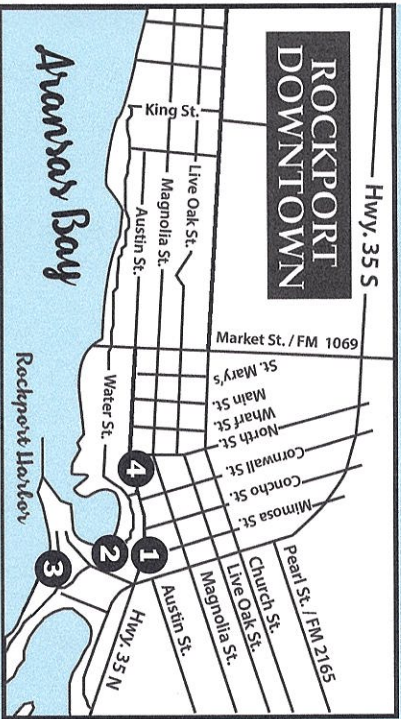

# FIND YOURSELF IN ROCKPORT FULTON

To Bayside & Sinton

[www.Rockport-Fulton.org](http://www.Rockport-Fulton.org)  
 #findyourselfinrockportfulton  
 #visitrockportfulton  
 #rockportfultonchamber

- 1 Rockport-Fulton Chamber of Commerce & Visitor Center
- 2 Texas Maritime Museum
- 3 Bay Education Center
- 4 Rockport Center for the Arts
- 5 Cove Harbor Birding & Boat Launch
- 6 History Center for Aransas County
- 7 Connie Hagar Wildlife Refuge
- 8 Fulton Mansion Historic Site

- 9 Tule Creek Hike, Bike Trail & Bridge
- 10 Fulton Schoolhouse Museum
- 11 Big Tree at Goose Island State Park
- 12 Aransas National Wildlife Refuge

*you ARE TERE*

**Rockport  
Fulton**  
Chamber of Commerce

<b>January:</b> Gospel
<b>February:</b> Bounti Expo, LaMardi G
<b>March:</b> Fulton Oy Whooping Crane
<b>April:</b> Rockport S Rockport-Fulton Rockport Kite Fe
<b>May:</b> Nautical Fle Babes on the Bay Women Angler T Rockport Wine F
<b>July Fourth Weel</b> Rockport Art Fes Fourth of July Fil and Boat Parade