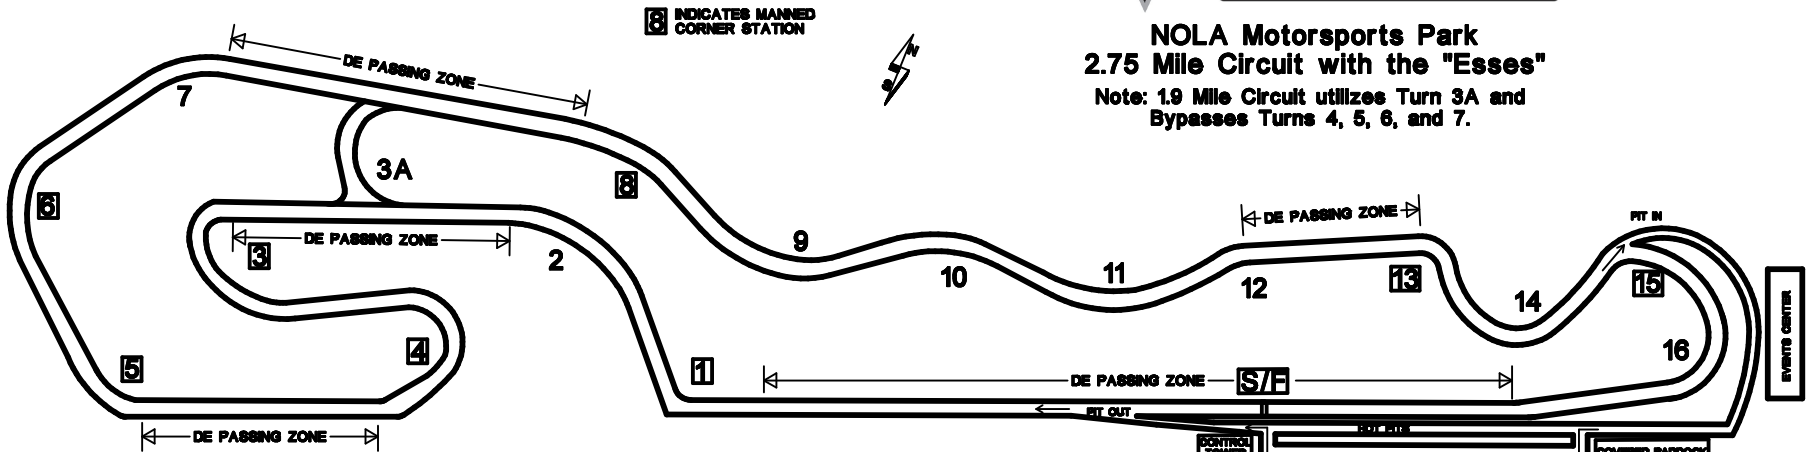

NOLA Motorsports Park
2.75 Mile Circuit with the "Esses"
 Note: 1.9 Mile Circuit utilizes Turn 3A and Bypasses Turns 4, 5, 6, and 7.

Ⓜ INDICATES MANNED CORNER STATION